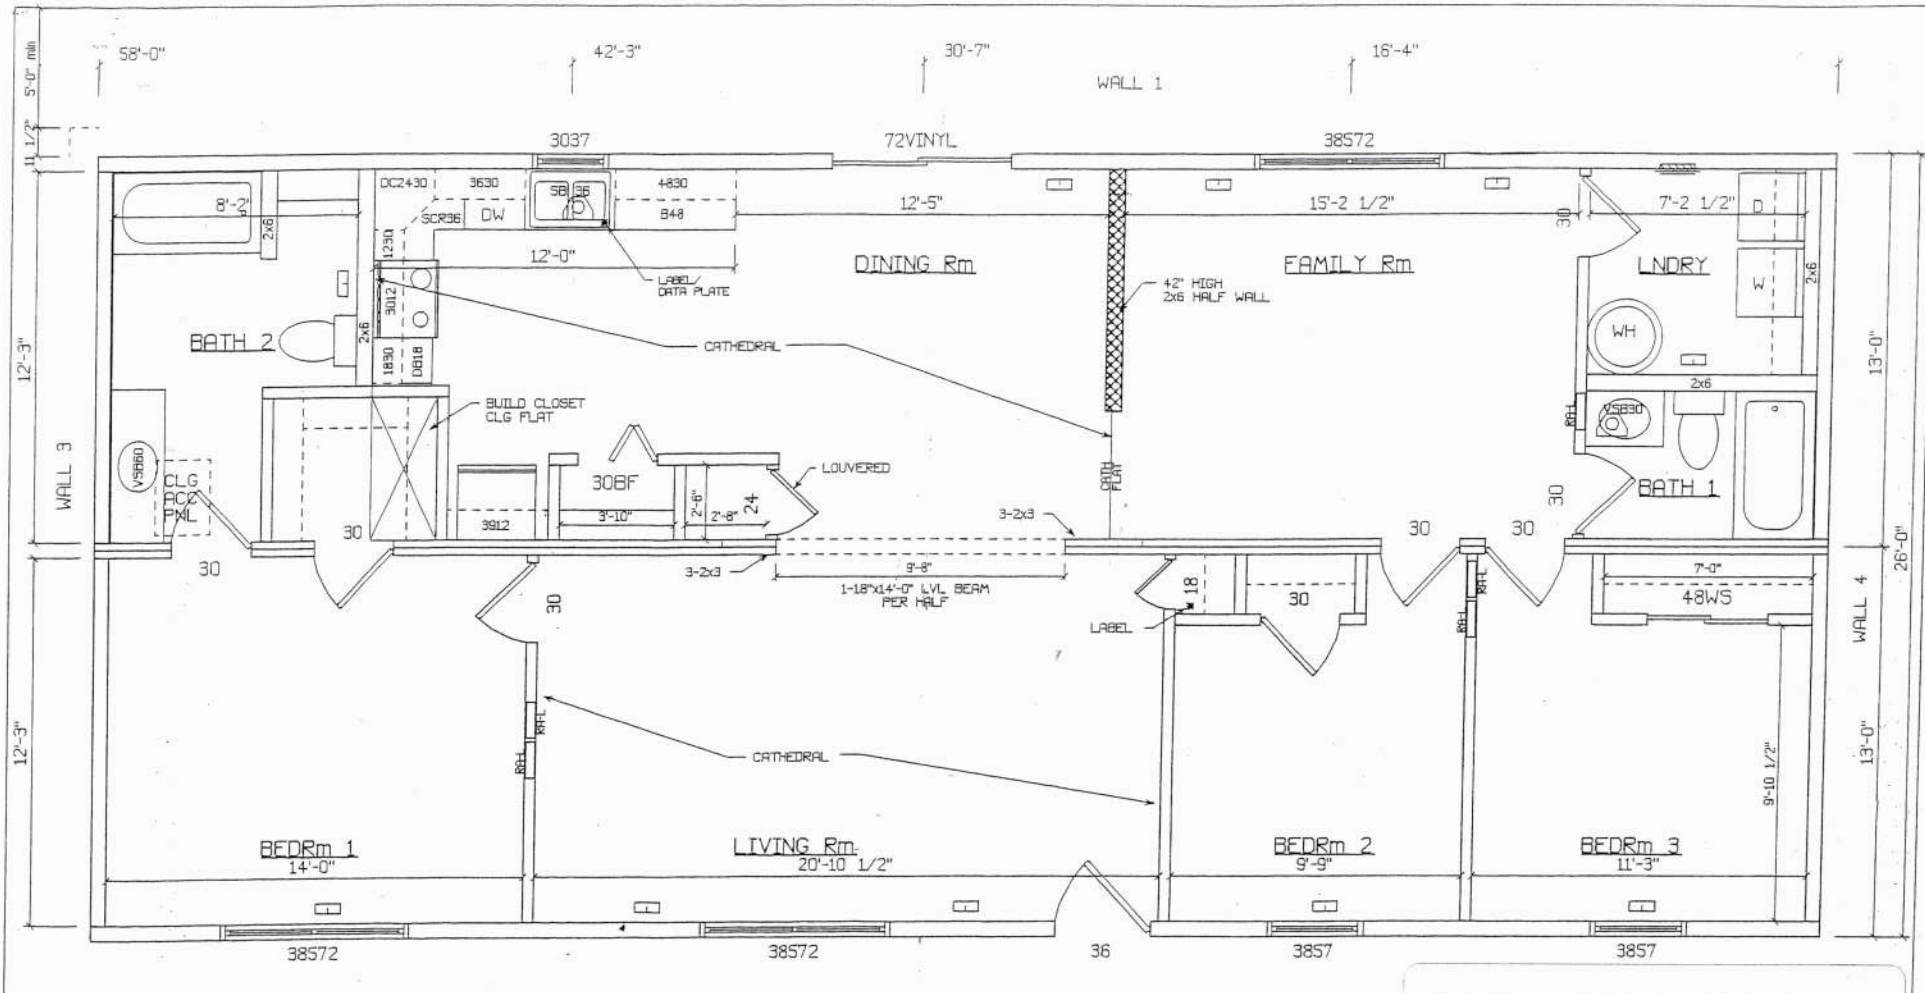

**CATHEDRAL CEILING IN
L.R., D.R., AND KITCHEN**

Modular Homes Affordably Priced
130 West White Horse Pike
Suite 3
Berlin, NJ 08009
Office: 856-767-1790
Email: mhaphomes@comcast.net
Web: www.mhaphomes.com